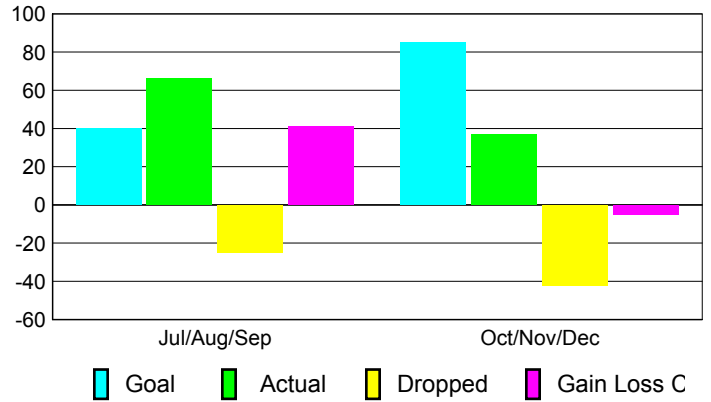

Membership Results 2010-2011

Goal, New, Dropped, Gain/Loss