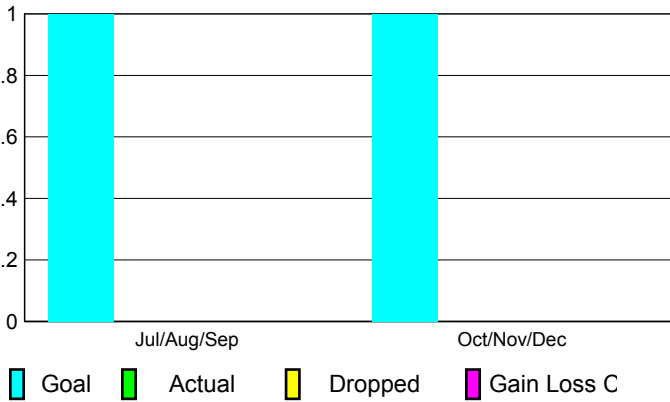

2010-2011 GMT Reports for District (or Undistricted) **District 331 C**

GMT: **Shinobu Goto**

Location: **JAPAN**

GMT CA: **5**

CLUBS

Club Results
2010-2011

Clubs
2009-2010

Month	New Club Goal	Actual New Clubs	Actual Dropped Clubs	Gain/Loss of Clubs	Gain/Loss of Clubs
Jul/Aug/Sep	1	0	0	0	0
Oct/Nov/Dec	1	0	0	0	0
Totals	2	0	0	0	0

Club Results 2010-2011

Goal, New, Dropped, Gain/Loss

Comparison of Club Gain/Loss

Current Year Compared to the Previous Year

YTD Status Quo Clubs 2010-2011

Status Quo Clubs Compared to Status Quo Members

MEMBERSHIP