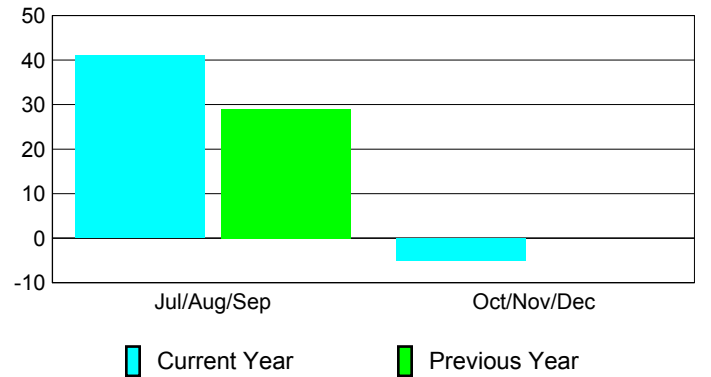

Comparison of Membership Gain/Loss

Current Year Compared to the Previous Year